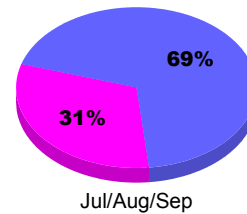

Membership Results
2011-2012

Membership
2010-2011

Month	Net Memb Goal	Actual New Memb	Actual Dropped Memb	Gain/Loss of Memb	Gain/Loss of Memb
Jul/Aug/Sep		55	-48	7	-9
Totals		55	-48	7	-9

Membership Results 2011-2012

Goal, New, Dropped, Gain/Loss

Comparison of Membership Gain/Loss

Current Year Compared to the Previous Year

Gender Comparison 2011-2012

Male Female

2011-2012 GMT Reports for District (or Undistricted) **District 201Q2 PAPUA NEW**

GMT: **JOHN ROWLAND MC ATEE**

Location: **PAPUA NEW GUINEA**

GMT CA: **7**

CLUBS

**Club Results
2011-2012**

**Clubs
2010-2011**

Month	New Club Goal	Actual New Clubs	Actual Dropped Clubs	Gain/Loss of Clubs	Gain/Loss of Clubs
Jul/Aug/Sep		0	0	0	0
Totals		0	0	0	0