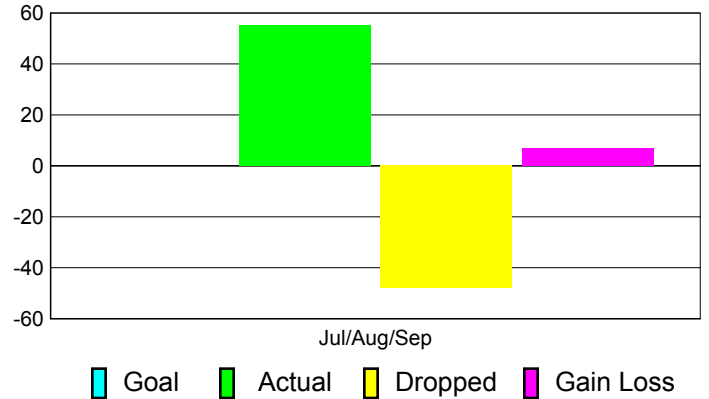

Membership Results 2011-2012

Goal, New, Dropped, Gain/Loss