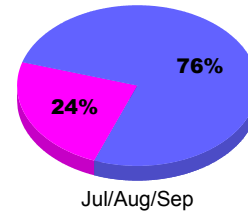

YTD Status Quo Clubs 2011-2012

Status Quo Clubs Compared to Status Quo Members

Legend: Status Quo Clubs (blue), Total Status Quo Members (green)

MEMBERSHIP

**Membership Results
2011-2012**

**Membership
2010-2011**

Month	Net Memb Goal	Actual New Memb	Actual Dropped Memb	Gain/Loss of Memb	Gain/Loss of Memb
Jul/Aug/Sep		0	0	0	-2
Totals		0	0	0	-2

Membership Results 2011-2012

Goal, New, Dropped, Gain/Loss

Legend: Goal (blue), Actual (green), Dropped (yellow), Gain Loss (purple)

Comparison of Membership Gain/Loss

Current Year Compared to the Previous Year

Legend: Current Year (blue), Previous Year (green)

Gender Comparison 2011-2012

Legend: Male (blue), Female (purple)